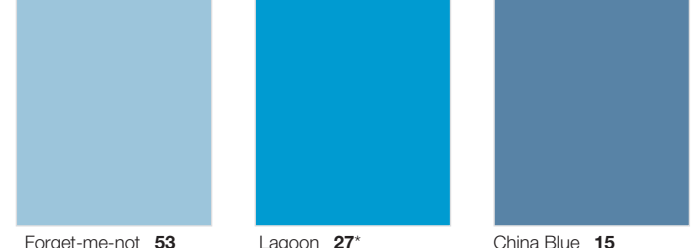

Colorama Range

Colorama background paper

Colorama background papers offer the widest choice of 55 colours.

- 1.35 x 11m** (4½ft x 36ft) available in all colours
- 2.72 x 11m** (9ft x 36ft) available in all colours
- 2.72 x 25m** (9ft x 82ft) in colours marked *
- 2.72 x 50m** (9ft x 164ft) available in Arctic & Polar White

Carnation **_21** Coral Pink **_46** Rose Pink **_84***

Damson **_44** Pumpkin **_47** Mandarin **_95**

Cherry **_04*** Crimson **_73*** Copper **_96**

Sunflower **_94** Buttercup **_70*** Maize **_31**

Dandelion **_16** Lemon **_45** Summer Green **_59**

Chromagreen **_33* †** Apple Green **_64*** Spruce Green **_37**

Leaf **_97** Sea Blue **_85*** Larkspur **_28**

Aqua **_02** Sky Blue **_01** Lobelia **_77***

Forget-me-not **_53** Lagoon **_27*** China Blue **_15**