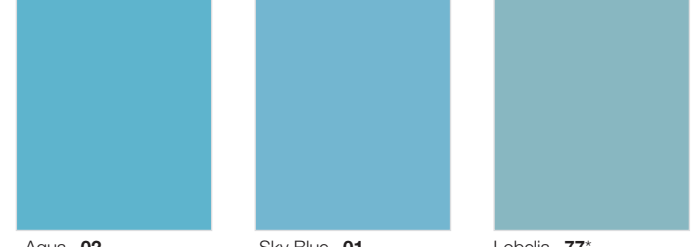

Colorama Range

Colorama background paper

Colorama background papers offer the widest choice of 55 colours.

- 1.35 x 11m** (4½ft x 36ft) available in all colours
- 2.72 x 11m** (9ft x 36ft) available in all colours
- 2.72 x 25m** (9ft x 82ft) in colours marked *
- 2.72 x 50m** (9ft x 164ft) available in Arctic & Polar White

Carnation **_21** Coral Pink **_46** Rose Pink **_84***

Damson **_44** Pumpkin **_47** Mandarin **_95**

Cherry **_04*** Crimson **_73*** Copper **_96**

Sunflower **_94** Buttercup **_70*** Maize **_31**

Dandelion **_16** Lemon **_45** Summer Green **_59**

Chromagreen **_33* †** Apple Green **_64*** Spruce Green **_37**

Leaf **_97** Sea Blue **_85*** Larkspur **_28**

Aqua **_02** Sky Blue **_01** Lobelia **_77***

Forget-me-not **_53** Lagoon **_27*** China Blue **_15**